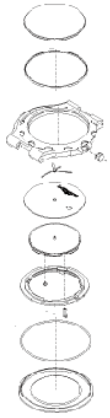

Reference: L300044551

	Reference	Name
→	L299083757	CASE SCREW
→	L299083757	CASE SCREW
→	L319069847	STANDARD SAPPHIRE GLASS YELLOW METALLISED
→	L333080647	PLASTIC CASING RING
→	L349069289	CASE BACK
→	L358082815	SS CASE TUBE
→	L359079196	CROWN TITANIUM
→	L379076683	BACK GASKET RED